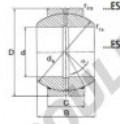

Rotule GEG GEG40-ES-DURBAL - GEG40-ES-DURBAL

<https://www.123roulement.be/roulement-palier/rotule/geg/geg40-es-durbal>

GEG40-ES

Sliding combination: steel / steel

Lubrication: lubrication required

order number	measurement [mm]			
type	d	B	C	D
GEG 40 ES	40	40	25	68

type	r1s min	r2s min	d4	α [°]	load rating C_0 [kN]	weight [kg]
GEG ES / GEG 40 ES-2RS	0,6	1,0	60,0	17	640,0	0,52

CARACTÉRISTIQUES PRODUIT

Marque	DURBAL
N° Ean13	3663952505947
Diam. intérieur	40 mm
Diam. extérieur	68 mm
Epaisseur	25 mm
Type	GEG
Poids	520 g
Filetage	NA
Lubrification	avec
Conditionnement	1
Norme	Sans norme

contact@123roulement.be

02 808 18 02

CRT4 de Lesquin 60 Rue Du Haut De Sainghin 59273 Fretin FRANCE