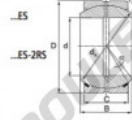

Rotule GEEW

GEZ114-ES-2RS-DURBAL - GEZ114-ES-2RS-DURBAL

<https://www.123roulement.be/roulement-palier/rotule/geew/gez114-es-2rs-durbal>

GEZ114-ES-2RS

Sliding combination:

Steel / steel

Lubrication: lubrication required

order number type	d	measurement [mm] B	C	D
GEZ 114 ES-2RS	114,300	100,013	85,725	177,800

type	inches	measurement [mm]				load rating C₀ [N]	weight [kg]
		r15 min	r25 min	d₂	d₁		
GEZ ES / GEZ 114 ES-2RS	4 1/2"	1,0	1,0	120,0	6	3400	9,800

CARACTÉRISTIQUES PRODUIT

Marque	DURBAL
N° Ean13	3663952505572
Diam. intérieur	114.3 mm
Diam. extérieur	177.8 mm
Epaisseur	85.725 mm
Type	GEEW
Poids	9800 g
Lubrification	avec
Conditionnement	1

contact@123roulement.be

02 808 18 02

CRT4 de Lesquin 60 Rue Du Haut De Sainghin 59273 Fretin FRANCE