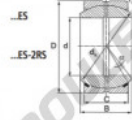

Rotule GEEW

GEZ101-ES-2RS-DURBAL - GEZ101-ES-2RS-DURBAL

<https://www.123roulement.be/roulement-palier/rotule/geew/gez101-es-2rs-durbal>

GEZ101-ES-2RS

Sliding combination: Steel / steel

Lubrication: lubrication required

order number	d	B	C	D
GEZ 101 ES-2RS	101,600	88,900	76,200	158,750

type	inches	measurement [mm]			is	load rating	weight
		r15 min	r25 min	d₁			
GEZ ES / GEZ 101 ES-2RS	4"	1,0	1,0	109,5	6	2650	7,000

CARACTÉRISTIQUES PRODUIT

Marque	DURBAL
N° Ean13	3663952505527
Diam. intérieur	101.6 mm
Diam. extérieur	158.75 mm
Epaisseur	76.2 mm
Type	GEEW
Poids	7000 g
Lubrification	avec
Conditionnement	1

contact@123roulement.be

02 808 18 02

CRT4 de Lesquin 60 Rue Du Haut De Sainghin 59273 Fretin FRANCE