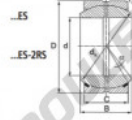

Rotule GEEW GEZ82-ES-DURBAL - GEZ82-ES-DURBAL

<https://www.123roulement.be/roulement-palier/rotule/geew/gez82-es-durbal>

GEZ82-ES

Sliding combination:

Steel / steel

Lubrication: lubrication required

order number type	d	measurement [mm] B	C	D
GEZ 82 ES	82,550	72,238	61,900	130,175

type	inches	measurement [mm]				is T1	load rating C₀ [kN]	weight [kg]
		r15 min	r25 min	d₂	C			
GEZ ES / GEZ 82 ES-2RS	3 1/4"	1,0	1,0	120,0	6	1760	3,820	

CARACTÉRISTIQUES PRODUIT

Marque	DURBAL
N° Ean13	3663952505404
Diam. intérieur	82.55 mm
Diam. intérieur	3 1/4" inch
Diam. extérieur	130.18 mm
Diam. extérieur	5 1/8" inch
Epaisseur	61.9 mm
Epaisseur	2.437" inch
Type	GEEW
Poids	3820 g
Filetage	Filetage à droite
Lubrification	avec
Conditionnement	1
Norme	Sans norme

contact@123roulement.be

02 808 18 02

CRT4 de Lesquin 60 Rue Du Haut De Sainghin 59273 Fretin FRANCE