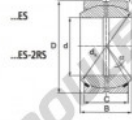

Rotule GEEW GEZ76-ES-DURBAL - GEZ76-ES-DURBAL

<https://www.123roulement.be/roulement-palier/rotule/geew/gez76-es-durbal>

GEZ76-ES

Sliding combination: Steel / steel

Lubrication: lubrication required

order number	d	measurement [mm]	C	D
GEZ 76 ES	76,200	66,675	57,150	120,650

type	inches	measurement [mm]			d_s	B	C₀	weight [kg]
		r15 min	r25 min	d_s				
GEZ ES / GEZ 76 ES-2RS	3"	1,0	1,0	109,5	6	1500	3,100	

CARACTÉRISTIQUES PRODUIT

Marque	DURBAL
N° Ean13	3663952505374
Diam. intérieur	76.2 mm
Diam. intérieur	3" inch
Diam. extérieur	120.65 mm
Diam. extérieur	4 3/4" inch
Epaisseur	57.15 mm
Epaisseur	2 1/4" inch
Type	GEEW
Poids	3100 g
Lubrification	avec
Conditionnement	1

contact@123roulement.be

02 808 18 02

CRT4 de Lesquin 60 Rue Du Haut De Sainghin 59273 Fretin FRANCE