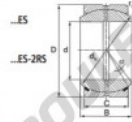

Rotule GEEW

GEZ69-ES-2RS-DURBAL - GEZ69-ES-2RS-DURBAL

<https://www.123roulement.be/roulement-palier/rotule/geew/gez69-es-2rs-durbal>

GEZ69-ES-2RS

Sliding combination: Steel / steel

Lubrication: lubrication required

order number type	d	measurement [mm] B	C	D
GEZ 69 ES-2RS	69,850	61,112	52,375	111,125

type	inches	measurement [mm]				is T1	load rating C₀ [kN]	weight [kg]
		r15 min	r25 min	d₂				
GEZ ES / GEZ 69 ES-2RS	2 3/4"	1,0	1,0	100,0		6	1250	2,420

CARACTÉRISTIQUES PRODUIT

Marque	DURBAL
N° Ean13	3663952505336
Diam. intérieur	69.85 mm
Diam. intérieur	2 3/4" inch
Diam. extérieur	111.125 mm
Diam. extérieur	4 3/8" inch
Epaisseur	52.375 mm
Epaisseur	2.062" inch
Type	GEEW
Poids	2420 g
Lubrification	avec
Conditionnement	1

contact@123roulement.be

02 808 18 02

CRT4 de Lesquin 60 Rue Du Haut De Sainghin 59273 Fretin FRANCE