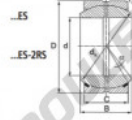

Rotule GEEW GEZ44-ES-DURBAL - GEZ44-ES-DURBAL

<https://www.123roulement.be/roulement-palier/rotule/geew/gez44-es-durbal>

GEZ44-ES

Sliding combination: Steel / steel

Lubrication: lubrication required

order number type	d	measurement [mm]		
		B	C	D
GEZ 44 ES	44,450	38,887	33,325	71,438

type	inches	measurement [mm]			is T1	load rating C₀ [kN]	weight [kg]
		r15 min	r25 min	d₀			
GEZ ES / GEZ 44 ES-2RS	1 3/4"	0,6	1,0	63,9	6	510	0,641

CARACTÉRISTIQUES PRODUIT

Marque	DURBAL
N° Ean13	3663952505176
Diam. intérieur	44.45 mm
Diam. extérieur	71.438 mm
Epaisseur	33.325 mm
Type	GEEW
Poids	641 g
Lubrification	avec
Conditionnement	1

contact@123roulement.be

02 808 18 02

CRT4 de Lesquin 60 Rue Du Haut De Sainghin 59273 Fretin FRANCE