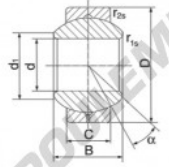

Rotule GEEW GEBJ30-S-DURBAL - DGEBJ30-S-DURBAL

<https://www.123roulement.be/roulement-palier/rotule/geew/dgebj30-s-durbal>

GEBJ30-S

Sliding combination: steel / steel

Lubrication: lubrication required

order number	d	measurement [mm]		d₁ min
type		B	C	
GEBJ 30 S	30	37	25,00	34,8

type	measurement [mm]		D	a [mm]	load rating C₁₀ [kN]	weight [kg]
	r₁₀ min	r₁₀ min				
GEBJ 30 S	0,6	0,6	55	15	178,0	0,560

CARACTÉRISTIQUES PRODUIT

Marque	DURBAL
N° Ean13	3663952504124
Diam. intérieur	30 mm
Diam. extérieur	55 mm
Epaisseur	25 mm
Type	GEEW
Poids	560 g
Lubrification	avec
Conditionnement	1

contact@123roulement.be

02 808 18 02

CRT4 de Lesquin 60 Rue Du Haut De Sainghin 59273 Fretin FRANCE