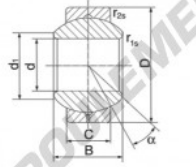

Rotule GEEW GEBJ30-S-DURBAL - GEBJ30-S-DURBAL

<https://www.123roulement.be/roulement-palier/rotule/geew/gebj30-s-durbal>

GEBJ30-S

Sliding combination: steel / steel

Lubrication: lubrication required

order number	d	measurement [mm]		d₁ min
type		B	C	
GEBJ 30 S	30	37	25,00	34,8

type	measurement [mm]		D	α [°]	load rating C₁₀ [kN]	weight [kg]
	r₁₀ min	r₂₅ min				
GEBJ 30 S	0,6	0,6	55	15	178,0	0,560

CARACTÉRISTIQUES PRODUIT

Marque	DURBAL
N° Ean13	3663952504124
Diam. intérieur	30 mm
Diam. extérieur	55 mm
Epaisseur	25 mm
Type	GEEW
Poids	560 g
Lubrification	avec
Conditionnement	1

contact@123roulement.be

02 808 18 02

CRT4 de Lesquin 60 Rue Du Haut De Sainghin 59273 Fretin FRANCE