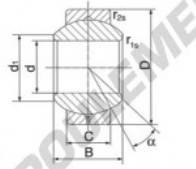

Rotule GEEW GEBJ20-S-DURBAL - GEBJ20-S-DURBAL

<https://www.123roulement.be/roulement-palier/rotule/geew/gebj20-s-durbal>

GEBJ20-S

Sliding combination: steel / steel

Lubrication: lubrication required

order number	d	measurement [mm]		d₁ min
type		B	C	
GEBJ 20 S	20	25	18,00	24,4

type	measurement [mm]		D	α [°]	load rating C₁₀ [kN]	weight [kg]
	r₁₀ min	r₁₀ min				
GEBJ 20 S	0,3	0,6	40	15	89,0	0,180

CARACTÉRISTIQUES PRODUIT

Marque	DURBAL
N° Ean13	3663952504070
Diam. intérieur	20 mm
Diam. extérieur	40 mm
Epaisseur	18 mm
Type	GEEW
Poids	180 g
Lubrification	avec
Conditionnement	1

contact@123roulement.be

02 808 18 02

CRT4 de Lesquin 60 Rue Du Haut De Sainghin 59273 Fretin FRANCE