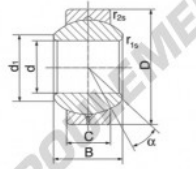

Rotule GEEW GEBJ8-S-DURBAL - GEBJ8-S-DURBAL

<https://www.123roulement.be/roulement-palier/rotule/geew/gebj8-s-durbal>

GEBJ8-S

Sliding combination: steel / steel

Lubrication: lubrication required

order number	d	measurement [mm]		d₁ min
type		B	C	
GEBJ 8 S	8	12	9,00	10,4

type	measurement [mm]		D	d₁ [°]	load rating C₁₀ [kN]	weight [kg]
	r₁₀ min	r₂₀ min				
GEBJ 8 S	0,3	0,3	19	13	20,0	0,016

CARACTÉRISTIQUES PRODUIT

Marque	DURBAL
N° Ean13	3663952503950
Diam. intérieur	8 mm
Diam. extérieur	19 mm
Epaisseur	9 mm
Type	GEEW
Poids	16 g
Lubrification	avec
Conditionnement	1

contact@123roulement.be

02 808 18 02

CRT4 de Lesquin 60 Rue Du Haut De Sainghin 59273 Fretin FRANCE