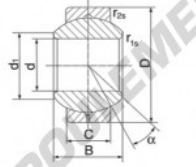

Rotule GEEW GEBJ8-S-DURBAL - DGEBJ8-S-DURBAL

<https://www.123roulement.be/roulement-palier/rotule/geew/dgebj8-s-durbal>

GEBJ8-S

Sliding combination: steel / steel

Lubrication: lubrication required

order number	d	measurement [mm]		d₁ min
type		B	C	
GEBJ 8 S	8	12	9,00	10,4

type	measurement [mm]		D	d₁ [°]	load rating C₁₀ [kN]	weight [kg]
	r₁₀ min	r₂₀ min				
GEBJ 8 S	0,3	0,3	19	13	20,0	0,016

CARACTÉRISTIQUES PRODUIT

Marque	DURBAL
N° Ean13	3663952503950
Diam. intérieur	8 mm
Diam. extérieur	19 mm
Epaisseur	9 mm
Type	GEEW
Poids	16 g
Lubrification	avec
Conditionnement	1

contact@123roulement.be

02 808 18 02

CRT4 de Lesquin 60 Rue Du Haut De Sainghin 59273 Fretin FRANCE