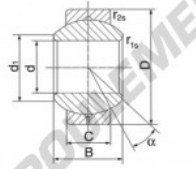

Rotule GEEW GEBJ6-S-DURBAL - GEBJ6-S-DURBAL

<https://www.123roulement.be/roulement-palier/rotule/geew/gebj6-s-durbal>

GEBJ6-S

Sliding combination: steel / steel

Lubrication: lubrication required

order number	d	measurement [mm]		d₁ min
type		B	C	
GEBJ 6 S	6	9	6,75	9,0

type	measurement [mm]		D	α [°]	load rating C₁₀ [kN]	weight [kg]
	r₁₀ min	r₁₀ min				
GEBJ 6 S	0,3	0,3	16	13	12,0	0,010

CARACTÉRISTIQUES PRODUIT

Marque	DURBAL
N° Ean13	3663952503929
Diam. intérieur	6 mm
Diam. extérieur	16 mm
Epaisseur	6.75 mm
Type	GEEW
Poids	10 g
Lubrification	avec
Conditionnement	1

contact@123roulement.be

02 808 18 02

CRT4 de Lesquin 60 Rue Du Haut De Sainghin 59273 Fretin FRANCE