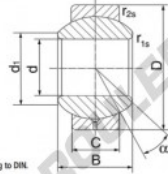

Rotule GEEW G35-PB-DURBAL - G35-PB-DURBAL

<https://www.123roulement.be/roulement-palier/rotule/geew/g35-pb-durbal>

G35-PB

Sliding combination: steel / bronze

Lubrication: lubrication required

* measurement is not according to DIN.

order number	measurement [mm]				
type	d	B	C	d₁	
G 35 PB	35	43	28,00*	37,7*	

type	D	d₁	α [°]	load rating C₀ [kN]	weight [kg]
G 35 PB	62*	57,1	16	344	0,500

CARACTÉRISTIQUES PRODUIT

Marque	DURBAL
N° Ean13	3663952503349
Diam. intérieur	35 mm
Diam. intérieur	1.378" inch
Diam. extérieur	62 mm
Diam. extérieur	2.441" inch
Epaisseur	28 mm
Epaisseur	1.102" inch
Type	GEEW
Poids	500 g
Lubrification	avec
Conditionnement	1

contact@123roulement.be

02 808 18 02

CRT4 de Lesquin 60 Rue Du Haut De Sainghin 59273 Fretin FRANCE