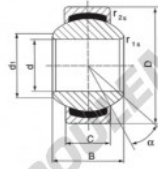

Rotule GEEW DGE6-FW-DURBAL - DGE6-FW-DURBAL

<https://www.123roulement.be/roulement-palier/rotule/geew/dge6-fw-durbal>

DGE6-FW

Lubrication: maintenance free

order number	d	B	measurement [mm]	C	d₁ min
DGE 6 FW	6	9	5		9

type	measurement [mm]		D	α [°]	load rating C₀ [kN]	weight [kg]
	r₁ min	r₂ min				
DGE 6 FW	0,3	0,3	16	21	14,0	0,008

CARACTÉRISTIQUES PRODUIT

Marque	DURBAL
N° Ean13	3663952502243
Diam. intérieur	6 mm
Diam. extérieur	16 mm
Epaisseur	5 mm
Type	-
Poids	8 g
Filetage	-
Lubrification	-
Conditionnement	-
Norme	-

contact@123roulement.be

02 808 18 02

CRT4 de Lesquin 60 Rue Du Haut De Sainghin 59273 Fretin FRANCE