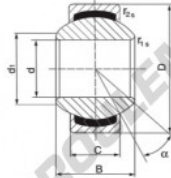

Rotule GEEW SGE10-UK-DURBAL - SGE10-UK-DURBAL

<https://www.123roulement.be/roulement-palier/rotule/geew/sge10-uk-durbal>

SGE10-UK

Lubrication: maintenance free

order number	d	B	measurement [mm]		C	d₁ min	
SGE 10 UK	10	9			6	13	
type	r₁ min	measurement [mm]		D	α [°]	load rating C₀ [kN]	weight [g]
SGE 10 UK	0,3	0,3		19	12	21,0	0,011

CARACTÉRISTIQUES PRODUIT

Marque	DURBAL
N° Ean13	3663952502090
Diam. intérieur	10 mm
Diam. extérieur	19 mm
Epaisseur	6 mm
Type	GEEW
Poids	11 g
Lubrification	sans
Conditionnement	1

contact@123roulement.be

02 808 18 02

CRT4 de Lesquin 60 Rue Du Haut De Sainghin 59273 Fretin FRANCE