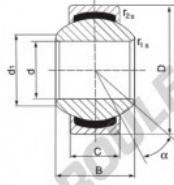

Rotule GEEW GE30-UK-DURBAL - GE30-UK-DURBAL

<https://www.123roulement.be/roulement-palier/rotule/geew/ge30-uk-durbal>

GE30-UK

Lubrication: maintenance free

order number	measurement [mm]					
type		B	C	d₁ min		
GE 30 UK	30	22	18	34		

type	measurement [mm]		D	α [°]	load rating C₀ [N]	weight [kg]
	r_{1s} min	r_{2s} min				
GE 30 UK	0,6	0,6	47	6	166,0	0,163

CARACTÉRISTIQUES PRODUIT

Marque	DURBAL
N° Ean13	3663952502021
Diam. intérieur	30 mm
Diam. extérieur	47 mm
Epaisseur	18 mm
Type	GEEW
Poids	163 g
Lubrification	sans
Conditionnement	1

contact@123roulement.be

02 808 18 02

CRT4 de Lesquin 60 Rue Du Haut De Sainghin 59273 Fretin FRANCE