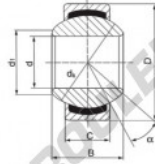

Rotule GEEW G35-PW-DURBAL - G35-PW-DURBAL

<https://www.123roulement.be/roulement-palier/rotule/geew/g35-pw-durbal>

G35-PW

* measurement is not according to DIN.

Lubrication:
maintenance free

order number type	measurement [mm]			
G 35 PW	d	B	C	d₁
	35	43	28,00*	37,7*

type	measurement [mm]		load rating C₀ [kN]	weight [kg]
G 35 PW	D	d_h	α [°]	
	62*	57,1	16	400

CARACTÉRISTIQUES PRODUIT

Marque	DURBAL
N° Ean13	3663952501819
Diam. intérieur	35 mm
Diam. extérieur	62 mm
Epaisseur	28 mm
Type	GEEW
Poids	500 g
Filetage	Filetage à droite
Lubrification	sans
Conditionnement	1
Norme	Sans norme

contact@123roulement.be

02 808 18 02

CRT4 de Lesquin 60 Rue Du Haut De Sainghin 59273 Fretin FRANCE