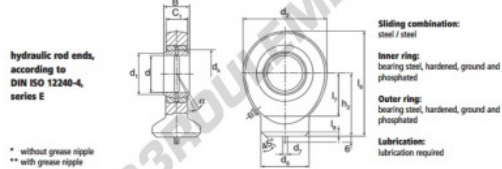

Rotule TPN

GK80-DO-DURBAL - GK80-DO-DURBAL

https://www.123roulement.be/roulement-palier/rotule/tpn/gk80-do-durbal

GK80-DO

order number	d	d₁	d₂	measurement [mm]			B	C₁
GK 80 DO	80	89,4	180	6	95,0	55	47	

type	h₁	l₁	measurement [mm]		D	d₁	α [°]	load rating C₀ [kN]	weight [kg]
GK 80 DO	141	231,0	98,0	5,0	120	105,0	6	620,0	8,700

CARACTÉRISTIQUES PRODUIT

Marque	DURBAL
N° Ean13	3663952501536
Diam. intérieur	80 mm
Diam. extérieur	180 mm
Epaisseur	55 mm
Type	TPN
Poids	8700 g
Lubrification	avec
Conditionnement	1

contact@123roulement.be

02 808 18 02

CRT4 de Lesquin 60 Rue Du Haut De Sainghin 59273 Fretin FRANCE