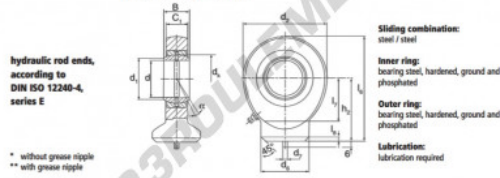

Rotule TPN
GK45-DO-DURBAL - GK45-DO-DURBAL
<https://www.123roulement.be/roulement-palier/rotule/tpn/gk45-do-durbal>

GK45-DO

order number	d	d₁	d₂	measurement [mm]			B	C₁
GK 45 DO	45	50,7	102	6	58,0	32	27	

type	h₁	l₁	measurement [mm]		D	d₄	α [°]	load rating C₀ [kN]	weight [kg]
GK 45 DO	77	128,0	52,0	4,0	68	60,0	7	208,0	1,800

CARACTÉRISTIQUES PRODUIT

Marque	DURBAL
N° Ean13	3663952501451
Diam. intérieur	45 mm
Diam. extérieur	102 mm
Epaisseur	32 mm
Type	TPN
Poids	1800 g
Lubrification	avec
Conditionnement	1

contact@123roulement.be

02 808 18 02

CRT4 de Lesquin 60 Rue Du Haut De Sainghin 59273 Fretin FRANCE