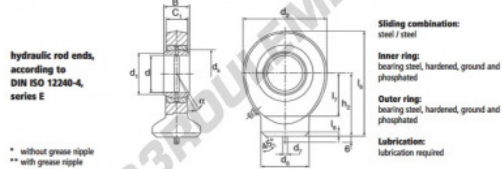

Rotule TPN

GK15-DO-DURBAL - GK15-DO-DURBAL

https://www.123roulement.be/roulement-palier/rotule/tpn/gk15-do-durbal

GK15-DO

order number	d	d₁	d₂	d₃	d₄	B	C₁
GK 15 DO**	15	18,4	40	4	21,0	12	10

type	h₁	l₁	l₂	l₃	l₄	D	d₁	α [°]	load rating C₀ [kN]	weight [kg]
GK 15 DO**	31	51,0	20,0	2,0	26	22,0	8	8	32,0	0,120

CARACTÉRISTIQUES PRODUIT

Marque	DURBAL
N° Ean13	3663952501321
Diam. intérieur	15 mm
Diam. extérieur	40 mm
Epaisseur	12 mm
Type	-
Poids	120 g
Lubrification	-
Conditionnement	-
Norme	-

contact@123roulement.be
02 808 18 02
CRT4 de Lesquin 60 Rue Du Haut De Sainghin 59273 Fretin FRANCE