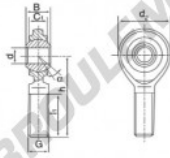

Rotule SA SAZJ15-DURBAL - SAZJ15-DURBAL

<https://www.123roulement.be/roulement-palier/rotule/sa/sazj15-durbal>

SAZJ15

Rod end body:
surface zinc plated

Sliding combination:
steel / steel

Lubrication:
lubrication required

order number		measurement [mm]				
right hand thread	left hand thread	d	G	B	C₁	d₂
SAZJ 15		15,88	5/8 - 18	19,05	12,29	38,10
type	inches	measurement [mm] l₁ min	h	α [°]	load rating C₀ [kN]	weight [kg]
SAZI / SAZJL 15	5 / 8 "	41,28	66,68	13,0	29,0	0,160

CARACTÉRISTIQUES PRODUIT

Marque	DURBAL
N° Ean13	3663952496580
Diam. intérieur	15.88 mm
Diam. extérieur	38.1 mm
Epaisseur	19.05 mm
Type	SA
Poids	160 g
Filetage	Filetage à droite
Lubrification	sans
Conditionnement	1

contact@123roulement.be

02 808 18 02

CRT4 de Lesquin 60 Rue Du Haut De Sainghin 59273 Fretin FRANCE