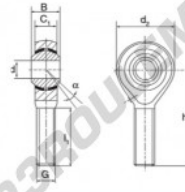

Rotule SA POSL30-DURBAL - POSL30-DURBAL

<https://www.123roulement.be/roulement-palier/rotule/sa/posl30-durbal>

POSL30

order number	d	G	measurement [mm]	C₁	d₂
right hand thread			B		
left hand thread					
POSL 30	30	M 30 x 2	37	25,00	70

type	measurement [mm]		α [°]	load rating C₀ [kN]	weight [kg]
	l₁ min	h			
POS / POSL 30	66	110	17	88,0	1,100

CARACTÉRISTIQUES PRODUIT

Marque	DURBAL
N° Ean13	3663952494869
Diam. intérieur	30 mm
Diam. extérieur	70 mm
Epaisseur	37 mm
Type	SA
Poids	1100 g
Filetage	Filetage à gauche
Lubrification	sans
Conditionnement	1

contact@123roulement.be

02 808 18 02

CRT4 de Lesquin 60 Rue Du Haut De Sainghin 59273 Fretin FRANCE