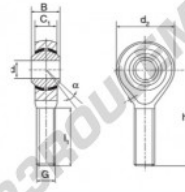

Rotule SA POS25-DURBAL - POS25-DURBAL

<https://www.123roulement.be/roulement-palier/rotule/sa/pos25-durbal>

POS25

Rod end body:
surface zinc plated

Lubrication:
lubrication required

order number	d	G	measurement [mm]	C₁	d₂
POS 25	25	M 24 x 2	31	22,00	60

type	measurement [mm]		α [°]	load rating C₀ [kN]	weight [kg]
	l₁ min	h			
POS / POSL 25	57	94	15	68,0	0,640

CARACTÉRISTIQUES PRODUIT

Marque	DURBAL
N° Ean13	3663952494777
Diam. intérieur	25 mm
Diam. extérieur	60 mm
Epaisseur	31 mm
Type	SA
Poids	640 g
Filetage	Filetage à droite
Lubrification	sans
Conditionnement	1

contact@123roulement.be

02 808 18 02

CRT4 de Lesquin 60 Rue Du Haut De Sainghin 59273 Fretin FRANCE