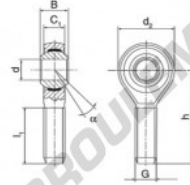

Rotule SA

DSA16-BK-DURBAL - DSA16-BK-DURBAL

https://www.123roulement.be/roulement-palier/rotule/sa/dsa16-bk-durbal

DSA16-BK

order number	measurement [mm]		B	C₁	d₂
	d	G			
DSA 16 BK	16	M 16	21	15,0	43

type	measurement [mm]		α [°]	load rating C₀ [kN]	weight [g]
	l₁ min	h			
DSA / DSAL 16 BK	40	66	14	39,00	0,210

CARACTÉRISTIQUES PRODUIT

Marque	DURBAL
N° Ean13	3663952492568
Diam. intérieur	16 mm
Diam. intérieur	0.63" inch
Diam. extérieur	43 mm
Diam. extérieur	1.693" inch
Epaisseur	21 mm
Epaisseur	0.827" inch
Type	SA
Poids	210 g
Filetage	Filetage à droite
Lubrification	sans
Conditionnement	1

contact@123roulement.be

02 808 18 02

CRT4 de Lesquin 60 Rue Du Haut De Sainghin 59273 Fretin FRANCE