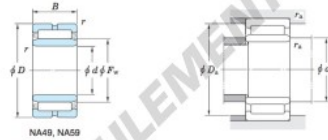

Roulement à rouleaux NA4928-JTEKT - NA4928-KOYO

<https://www.123roulement.be/roulement-palier/roulement-rouleaux/rouleaux/na4928-koyo>

Machined ring needle roller bearings

F_w 29 – 37 mm

With inner ring

Boundary dimensions (mm)					Basic load ratings (kN)		Limiting speeds¹⁾ (min⁻¹)		Bearing No.
F_w	d	D	B	B_r	C_r	C_{10}	Oil lub.		Without inner ring
160	140	190	50	—	1.5	232.0	540.0	2 800	—
		Mounting dimensions (mm)			(Refer.) Mass (kg)		(Refer.) Applicable inner ring No.		
		With inner ring	d_a min.	D_a max.	r_a max.	Without inner ring	With inner ring		
		NA4928	148	182	1.5	2.350	4.08	IRM14016050	

CARACTÉRISTIQUES PRODUIT

Marque	JTEKT
N° Ean13	3663952484389
Diam. intérieur	140 mm
Diam. extérieur	190 mm
Épaisseur	50 mm
Poids	4080 g
Conditionnement	1

contact@123roulement.be

02 808 18 02

CRT4 de Lesquin 60 Rue Du Haut De Sainghin 59273 Fretin FRANCE