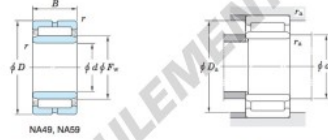

Roulement à rouleaux NA5920-JTEKT - NA5920-KOYO

<https://www.123roulement.be/roulement-palier/roulement-rouleaux/rouleaux/na5920-koyo>

Machined ring needle roller bearings **Koyo**
F_W 29 – 37 mm

With inner ring

Boundary dimensions (mm)					Basic load ratings (kN)		Limiting speeds¹⁾ (min⁻¹)		Bearing No.
F_w	d	D	B	B₁	C_r	C₁₀	Oil lub.	—	Without inner ring
115	100	140	54	—	189.0	418.0	4 000	—	—
		Mounting dimensions (mm)			(Refer.) Mass (kg)		(Refer.) Applicable inner ring No.		
		With inner ring	d₁ min.	D₁ max.	r_s max.	Without inner ring	With inner ring		
		NA5920	106.5	133.5	1	1.49	2.53	IRM1001554	

CARACTÉRISTIQUES PRODUIT

Marque	JTEKT
N° Ean13	3663952484242
Diam. intérieur	100 mm
Diam. extérieur	140 mm
Épaisseur	54 mm
Poids	2530 g
Conditionnement	1

contact@123roulement.be

02 808 18 02

CRT4 de Lesquin 60 Rue Du Haut De Sainghin 59273 Fretin FRANCE