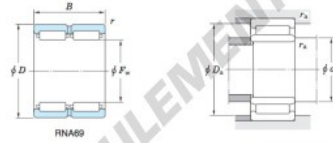

Roulement à rouleaux RNA6916-JTEKT - RNA6916-KOYO

<https://www.123roulement.be/roulement-palier/roulement-rouleaux/rouleaux/rna6916-koyo>

Machined ring needle roller bearings **Koyo**

F_w 29 – 37 mm

Without inner ring

Boundary dimensions (mm)					Basic load ratings (kN)		Limiting speeds¹⁾ (min⁻¹)		Bearing No.
F_w	d	D	B	B_1	C_r	C_{10}	Oil lub.		Without inner ring
90	80	110	54	—	140.0	304.0	5 100		RNA6916
		Mounting dimensions (mm)			(Refer.) Mass (kg)		(Refer.) Applicable inner ring No.		
		d_a	D_a	r_a	Without inner ring	With inner ring			
		min.	max.	max.	0.916	1.46			IRM80054

CARACTÉRISTIQUES PRODUIT

Marque	JTEKT
N° Ean13	3663952484006
Diam. intérieur	90 mm
Diam. extérieur	110 mm
Épaisseur	54 mm
Poids	916 g
Conditionnement	1

contact@123roulement.be

02 808 18 02

CRT4 de Lesquin 60 Rue Du Haut De Sainghin 59273 Fretin FRANCE