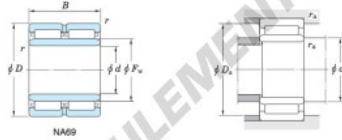

Roulement à rouleaux NA6915-JTEKT - NA6915-KOYO

<https://www.123roulement.be/roulement-palier/roulement-rouleaux/rouleaux/na6915-koyo>

Machined ring needle roller bearings **Koyo**
F_W 29 – 37 mm

With inner ring

Boundary dimensions (mm)					Basic load ratings (kN)		Limiting speeds¹⁾ (min⁻¹)		Bearing No.	
F_w	d	D	B	B₁	C_r	C₁₀	Oil lub.	Without inner ring	Without inner ring	
85	75	105	54	—	135.0	283.0	5 400	—	—	
		Mounting dimensions (mm)			(Refer.) Mass (kg)		(Refer.) Applicable inner ring No.			
		With inner ring	d_s min.	D_s max.	r_s max.	Without inner ring	With inner ring			
		NA6915	80	100	1	0.866	1.44	IRM758554		

CARACTÉRISTIQUES PRODUIT

Marque	JTEKT
N° Ean13	3663952483955
Diam. intérieur	75 mm
Diam. extérieur	105 mm
Épaisseur	54 mm
Poids	1440 g
Conditionnement	1

contact@123roulement.be

02 808 18 02

CRT4 de Lesquin 60 Rue Du Haut De Sainghin 59273 Fretin FRANCE