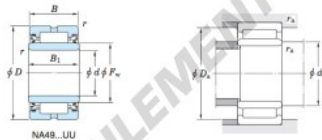

Roulement à rouleaux NA4907UU-JTEKT - NA4907UU-KOYO

<https://www.123roulement.be/roulement-palier/roulement-rouleaux/rouleaux/na4907uu-koyo>

Machined ring needle roller bearings

F_w 29 – 37 mm

With inner ring

Boundary dimensions (mm)					Basic load ratings (kN)		Limiting speeds¹⁾ (min⁻¹)		Bearing No.
F_w	d	D	B	B_1	r min.	C_r	C_{10}	Oil lub.	Without inner ring
42	35	55	20	21	0.6	29.0	40.9	4 700	—
		Mounting dimensions (mm)			(Refer.) Mass (kg)		(Refer.) Applicable inner ring No.		
With inner ring		d_a max.	D_a max.	r_a max.	Without inner ring	With inner ring			
NA4907UU		39	51	0.6	—	0.173	IRM354221		

CARACTÉRISTIQUES PRODUIT

Marque	JTEKT
N° Ean13	3663952483108
Diam. intérieur	35 mm
Diam. extérieur	55 mm
Épaisseur	20 mm
Poids	173 g
Conditionnement	1

contact@123roulement.be

02 808 18 02

CRT4 de Lesquin 60 Rue Du Haut De Sainghin 59273 Fretin FRANCE