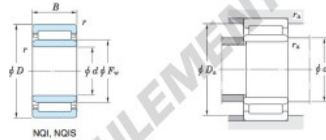

Roulement à rouleaux NQI28-20-JTEKT - NQI28-20-KOYO

<https://www.123roulement.be/roulement-palier/roulement-rouleaux/rouleaux/nqi28-20-koyo>

Machined ring needle roller bearings Koyo

F_w 29 – 37 mm

With inner ring

Boundary dimensions (mm)					Basic load ratings (kN)		Limiting speeds¹⁾ (min⁻¹)		Bearing No.		
F_w	d	D	B	B_{10}	C_r	C_{10}	Oil lub.	Without inner ring	Without inner ring		
32	28	42	20	—	24.3	39.4	14 000	—	—		
Mounting dimensions (mm)					(Refer.) Mass (kg)		(Refer.) Applicable inner ring No.				
With inner ring					Without inner ring	With inner ring					
NQI28/20					30	40	0.3	0.070	0.098	—	

CARACTÉRISTIQUES PRODUIT

Marque	JTEKT
N° Ean13	3663952482781
Diam. intérieur	28 mm
Diam. extérieur	42 mm
Épaisseur	20 mm
Poids	98 g
Conditionnement	1

contact@123roulement.be

02 808 18 02

CRT4 de Lesquin 60 Rue Du Haut De Sainghin 59273 Fretin FRANCE