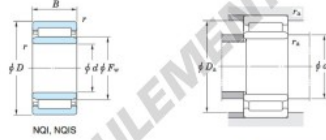

Roulement à rouleaux 20NQI3714-JTEKT - 20NQI3714-KOYO

<https://www.123roulement.be/roulement-palier/roulement-rouleaux/rouleaux/20nqi3714-koyo>

Machined ring needle roller bearings Koyo
F_w 29 – 37 mm

With inner ring

Boundary dimensions (mm)					Basic load ratings (kN)		Limiting speeds¹⁾ (min⁻¹)		Bearing No.	
F_w	d	D	B	B₁	C_r	C₁₀	Oil lub.		Without inner ring	
25	20	37	14	—	17.1	19.1	17 000		—	
Mounting dimensions (mm)					(Refer.) Mass (kg)		(Refer.) Applicable inner ring No.			
With inner ring					Without inner ring	With inner ring				
20NQI3714					22	35	0.3	—	0.066	—

CARACTÉRISTIQUES PRODUIT

Marque	JTEKT
N° Ean13	3663952482378
Diam. intérieur	20 mm
Diam. extérieur	37 mm
Épaisseur	14 mm
Poids	66 g
Conditionnement	1

contact@123roulement.be

02 808 18 02

CRT4 de Lesquin 60 Rue Du Haut De Sainghin 59273 Fretin FRANCE