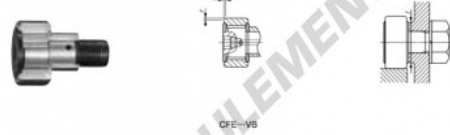

## Galet de came avec axe CFE30-VB-IKO - CFE30-VB-IKO

<https://www.123roulement.be/roulement-palier/roulement-bille/galet-came-axe/cfe30-vb-iko>

IKO

### CAM FOLLOWERS

Eccentric Type Cam Followers Full Complement Type/With Hexagon Hole

Outside diameter of eccentric roller mm	Identification number						Mass (Ref.)			
	Shield type			Sealed type			g	D	C	d <sub>e</sub>
	With crowned outer ring	With cylindrical outer ring	With crowned outer ring	With cylindrical outer ring						
41	CFE 30 VB						2 030	80	35	41

Boundary dimensions, mm										Mounting dimension f mm	Maximum splining torque N·m	Basic dynamic load rating C N	Basic static load rating C <sub>0</sub> N	Maximum allowable static load N	
G	B <sub>3</sub>	B <sub>1</sub> max	B <sub>2</sub> max	C <sub>1</sub>	G <sub>1</sub>	H	H <sub>1</sub>	Eccentricity g	Flange						
M30×1.5	32.5	37	100	63	1	8	30.5	17	1	1.5	49	438	67 700	144 000	85 900