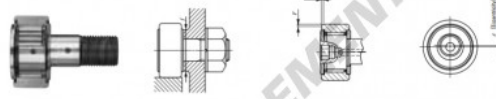

## Galet de came avec axe CFES12-1-B-IKO - CFES12-1-B-IKO

<https://www.123roulement.be/roulement-palier/roulement-bille/galet-came-axe/cfes12-1-b-iko>

### CAM FOLLOWERS

Solid Eccentric Stud Type Cam Followers | With Cage/With Hexagon Hole

CFES-B

Stud dia. mm	Identification number								Mass (Ref.) g	D	C	d <sub>1</sub>				
	Shield type				Sealed type											
12	With crowned outer ring	With cylindrical outer ring	With crowned outer ring	With cylindrical outer ring	With crowned outer ring	With cylindrical outer ring	With crowned outer ring	With cylindrical outer ring	105	32	14	12				
	<b>CFES 12-1 B</b>															
Boundary dimensions (mm)																
G	G <sub>1</sub>	B	B <sub>1</sub>	B <sub>2</sub>	C <sub>1</sub>	g <sub>1</sub>	g <sub>2</sub>	H	ε	Mounting dimension f Min. mm	Maximum spinning torque N·m	Basic dynamic load rating C N	Basic static load rating C <sub>0</sub> N	Maximum allowable static load N		
M12×1.5	13	15.2	40.2	25	6	0.6	6	3	6	0.6	0.4	21	21.9	7 910	9 790	9 790

## CARACTÉRISTIQUES PRODUIT

Marque	IKO
N° Ean13	3663952443584
Diam. intérieur	12 mm
Diam. intérieur	0.472" inch
Diam. extérieur	32 mm
Diam. extérieur	1.26" inch
Epaisseur	14 mm
Epaisseur	0.551" inch
Conditionnement	1