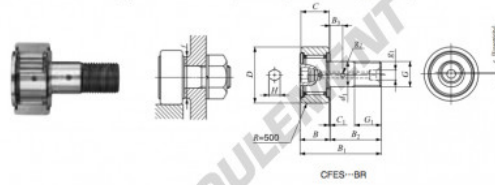

Galet de came avec axe CFES6-BR-IKO - CFES6-BR-IKO

<https://www.123roulement.be/roulement-palier/roulement-bille/galet-came-axe/cfes6-br-iko>

CAM FOLLOWERS

Solid Eccentric Stud Type Cam Followers With Cage/With Hexagon Hole

| Stud dia. mm | Identification number | | | | | | | | Mass (Ref.) | | | | | | | |
|--------------------------|----------------------------|--------------------------------|----------------------------|--------------------------------|----------------------------|--------------------------------|----------------------------|--------------------------------|-------------|-----|------|----------------|----------------|----------------|-------|-------|
| | Shield type | | | | Sealed type | | | | g | D | C | d ₁ | | | | |
| | With crowned outer ring | With cylindrical outer ring | With crowned outer ring | With cylindrical outer ring | With crowned outer ring | With cylindrical outer ring | With crowned outer ring | With cylindrical outer ring | | | | | | | | |
| 6 | CFES 6 BR | | | | | | | | 18.5 | 16 | 11 | 6 | | | | |
| Boundary dimensions (mm) | | | | | | | | | | | | | | | | |
| G | G ₁ | B | B ₁ | B ₂ | B ₃ | C ₁ | g ₁ | g ₂ | H | E | f | C | C ₀ | d ₁ | | |
| M 6×1 | | 8 | 12.2 | 28.2 | 16 | — | 0.6 | — | 3 | 0.3 | 0.25 | 11 | 2.7 | 3 660 | 3 650 | 1 980 |

CARACTÉRISTIQUES PRODUIT

| | |
|-----------------|---------------|
| Marque | IKO |
| N° Ean13 | 3663952443362 |
| Diam. intérieur | 6 mm |
| Diam. extérieur | 16 mm |
| Epaisseur | 11 mm |
| Conditionnement | 1 |