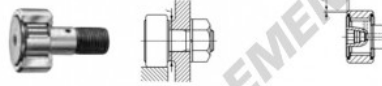

## Galet de came avec axe CF10-1-VBUUM-IKO - CF10-1-VBUUM-IKO

<https://www.123roulement.be/roulement-palier/roulement-bille/galet-came-axe/cf10-1-vbuum-iko>

### CAM FOLLOWERS

Standard Type Cam Followers Full Complement Type/With Hexagon Hole

CF-VBUU

Stud dia. mm	Identification number								Mass (Ref.)			
	Shield type				Sealed type				g	D	C	d <sub>1</sub>
	With crowned outer ring		With cylindrical outer ring		With crowned outer ring		With cylindrical outer ring					
10					CF 10-1 VBUUM				61	26	12	10