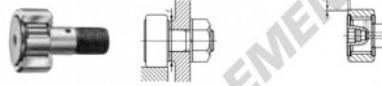

## Galet de came avec axe CF10-VB-IKO - CF10-VB-IKO

<https://www.123roulement.be/roulement-palier/roulement-bille/galet-came-axe/cf10-vb-iko>

### CAM FOLLOWERS

Standard Type Cam Followers Full Complement Type/With Hexagon Hole

CF-VB

Stud dia. mm	Identification number								Mass (Ref.)			
	Shield type				Sealed type				g	D	C	d <sub>1</sub>
	With crowned outer ring		With cylindrical outer ring		With crowned outer ring		With cylindrical outer ring					
10	CF 10 VB								46	22	12	10