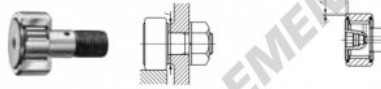

## Galet de came avec axe CF8-VBUUM-IKO - CF8-VBUUM-IKO

<https://www.123roulement.be/roulement-palier/roulement-bille/galet-came-axe/cf8-vbuum-iko>

### CAM FOLLOWERS

Standard Type Cam Followers Full Complement Type/With Hexagon Hole

CF--VBUU

Stud dia. mm	Identification number				Mass (Ref.)			
	Shield type		Sealed type		g	D	C	d <sub>1</sub>
	With crowned outer ring	With cylindrical outer ring	With crowned outer ring	With cylindrical outer ring				
8				CF 8 VBUUM	29	19	11	8