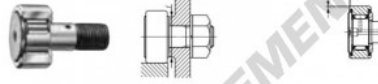

Galet de came avec axe CF30-UU-IKO - CF30-UU-IKO

<https://www.123roulement.be/roulement-palier/roulement-bille/galet-came-axe/cf30-uu-iko>

CAM FOLLOWERS

Standard Type Cam Followers With Cage/With Screwdriver Slot

CF-UU

Stud dia. mm	Identification number				Mass (Ref.) g	D	C	d ₁	G
	Shield type		Sealed type						
	With crowned outer ring	With cylindrical outer ring	With crowned outer ring	With cylindrical outer ring					
30				CF 30 UU	1 870	80	35	30	M30×1.5