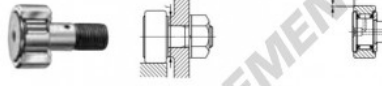

## Galet de came avec axe CF12-IKO - CF12-IKO

<https://www.123roulement.be/roulement-palier/roulement-bille/galet-came-axe/cf12-iko>

### CAM FOLLOWERS

Standard Type Cam Followers With Cage/With Screwdriver Slot

CF

Stud dia. mm	Identification number				Mass (Ref.)				
	Shield type		Sealed type		g	D	C	d <sub>1</sub>	G
	With crowned outer ring	With cylindrical outer ring	With crowned outer ring	With cylindrical outer ring					
12	CF 12				95	30	14	12	M12×1.5