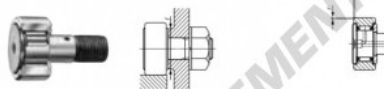

Galet de came avec axe CF8-M-IKO - CF8-M-IKO

<https://www.123roulement.be/roulement-palier/roulement-bille/galet-came-axe/cf8-m-iko>

CAM FOLLOWERS

Standard Type Cam Followers With Cage/With Screwdriver Slot

CF

Stud dia. mm	Identification number				Mass (Ref.)				
	Shield type		Sealed type		g	D	C	d ₁	G
	With crowned outer ring	With cylindrical outer ring	With crowned outer ring	With cylindrical outer ring					
8	CF	B	M		28.5	19	11	8	M 8×1