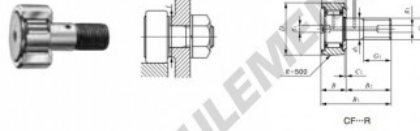

## Galet de came avec axe CF8-RM-IKO - CF8-RM-IKO

<https://www.123roulement.be/roulement-palier/roulement-bille/galet-came-axe/cf8-rm-iko>

### CAM FOLLOWERS

Standard Type Cam Followers With Cage/With Screwdriver Slot

Stud dia. mm	Identification number				Mass (Ref.)				
	Shield type		Sealed type		g	D	C	d <sub>1</sub>	G
	With crowned outer ring	With cylindrical outer ring	With crowned outer ring	With cylindrical outer ring					
8	CF	8	RM		28.5	19	11	8	M 8×1