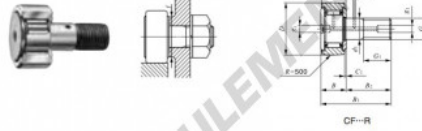

Galet de came avec axe CF6-R-IKO - CF6-R-IKO

<https://www.123roulement.be/roulement-palier/roulement-bille/galet-came-axe/cf6-r-iko>

CAM FOLLOWERS

Standard Type Cam Followers With Cage/With Screwdriver Slot

Stud dia. mm	Identification number				Mass (Ref.)				
	Shield type		Sealed type		g	D	C	d ₁	G
	With crowned outer ring	With cylindrical outer ring	With crowned outer ring	With cylindrical outer ring					
6	CF	6	R		18.5	16	11	6	M 6X1