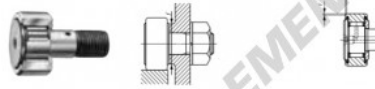

Galet de came avec axe CF30-1-VUU-IKO - CF30-1-VUU-IKO

<https://www.123roulement.be/roulement-palier/roulement-bille/galet-came-axe/cf30-1-vuu-iko>

CAM FOLLOWERS

Standard Type Cam Followers Full Complement Type/With Screwdriver Slot

Stud dia. mm	Identification number				Mass (Ref.) g	D	C	d ₁						
	Shield type		Sealed type											
	With crowned outer ring	With cylindrical outer ring	With crowned outer ring	With cylindrical outer ring										
30				CF 30-1 VUU	2 030	85	35	30						
Boundary dimensions mm														
G	G ₁	B max	B ₁ max	B ₂	B ₃	C ₁	g ₁	g ₂	f ⁽¹⁾ mm	Mounting dimension f Min. mm	Maximum lightening torque C N·m	Basic dynamic load rating C N	Basic static load rating C ₀ N	Maximum allowable static load N
M30 × 1.5	32	37	100	63	15	1	8	4	1	49	438	67 700	144 000	85 900