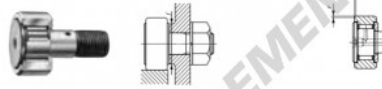

## Galet de came avec axe CF30-V-IKO - CF30-V-IKO

<https://www.123roulement.be/roulement-palier/roulement-bille/galet-came-axe/cf30-v-iko>

### CAM FOLLOWERS

Standard Type Cam Followers Full Complement Type/With Screwdriver Slot

Stud dia. mm	Identification number								CF-V					
	Shield type				Sealed type				g	D	C	d <sub>1</sub>		
	With crowned outer ring		With cylindrical outer ring		With crowned outer ring		With cylindrical outer ring							
30	CF 30 V								1 870	80	35	30		
Boundary dimensions mm														
G	G <sub>1</sub>	B <sub>max</sub>	B <sub>1 max</sub>	B <sub>2</sub>	B <sub>3</sub>	C <sub>1</sub>	g <sub>1</sub>	g <sub>2</sub>	f <sup>(1)</sup> Min. mm	Mounting diameter N-mm	Maximum tightening torque C N	Basic static load rating C <sub>0</sub> N	Maximum allowable static load N	
M30 × 1.5	32	37	100	63	15	1	8	4	1	49	438	67 700	144 000	85 900