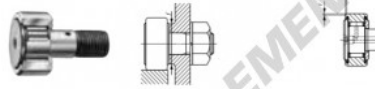

## Galet de came avec axe CF18-VUU-IKO - CF18-VUU-IKO

<https://www.123roulement.be/roulement-palier/roulement-bille/galet-came-axe/cf18-vuu-iko>

### CAM FOLLOWERS

Standard Type Cam Followers Full Complement Type/With Screwdriver Slot

Stud dia. mm	Identification number								Mass (Ref.)					
	Shield type				Sealed type				g	D	C	d <sub>1</sub>		
18	With crowned outer ring		With cylindrical outer ring		With crowned outer ring		With cylindrical outer ring		CF 18	VUU	255	40	20	18
Boundary dimensions mm														
G	G <sub>1</sub>	B <sub>max</sub>	B <sub>1max</sub>	B <sub>2</sub>	B <sub>3</sub>	C <sub>1</sub>	g <sub>1</sub>	g <sub>2</sub>	f <sup>(1)</sup>	Mounting diameter f <sub>min</sub>	Maximum tightening torque C	Ball dynamic load rating C <sub>0</sub>	Ball static load rating C <sub>0</sub>	Maximum allowable static load
M18x1.5	19	21.6	58.1	36.5	8	0.8	6	3	1	29	86.2	25 300	51 300	31 100